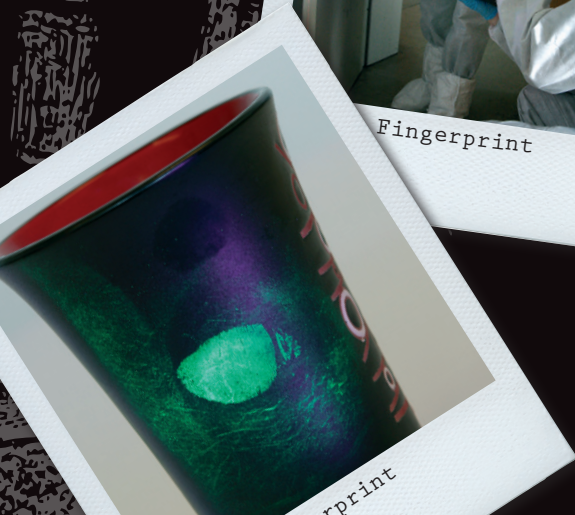

MB ARIS

CSI AND FORENSIC LAB KIT

OPTION 1: FULL MB Aris CRIME KIT (Article Number LI17) Includes 4 lamps (1 UV-365nm, 1 Green-530nm, 1 Blue – 455nm, 1 Amber-590nm), 3 contrast goggles (red, orange, yellow), 1 UV protective goggles, 1 charging PSU, 1 external charger for wall outlet, 1 car charger, 2 extra batteries, 1 carrying case to fit all four lamps, forensic camera filter kit.

Fingerprint

Belt - Semen
Light source:
Labino MB Aris

Underwear - Semen
Light source:
Labino MB Aris

Fingerprint

OPTION 2: MB Aris SINGLE 530 (Article Number LI15)

1 Green-530nm lamp, 1 orange goggles, 1 charging PSU,
1 external charger, 1 car charger, 2 extra batteries,
1 carrying case, 1 forensic camera filter kit

**EASY
TO
OPERATE**

OPTION 3: MB Aris SINGLE 590 (Article Number LI16)

1 Amber-590nm lamp, 1 red goggles, 1 charging PSU,
1 external charger, 1 car charger, 2 extra batteries,
1 carrying case, 1 forensic camera filter kit